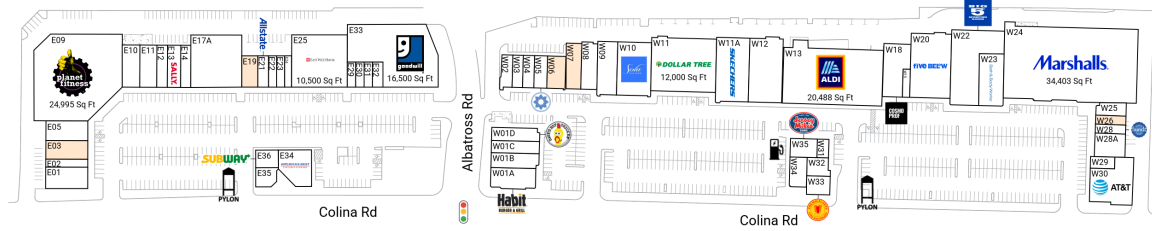

Puente Hills Town Center

17342-17596 Colima Road | Rowland Heights, CA 91748

Los Angeles County | Los Angeles-Long Beach-Anaheim, CA | 258,685 Sq Ft

33.9900, -117.9252

Available Spaces

E03	2,800 Sq Ft	360°	W07	2,368 Sq Ft	360°
E19	1,800 Sq Ft	360°	W26	825 Sq Ft	360°
W06	2,100 Sq Ft	360°			

Current Tenants Space size listed in square feet

E01	MoMo Paradise	3,200	W02	Rowland Heights Photo and Mai	1,298
E02	Rowland Heights Jewelry Mart	1,200	W03	Colima Dental Group	1,200
E05	Cabinet City	3,200	W04	Sully-Miller Contracting Compa	1,300
E09	Planet Fitness	24,995	W05	Club Pilates	1,500
E10	One Beauty	2,640	W08	Ms. Slim	2,732
E11	FedEx	2,560	W09	Golden Bank, NA	3,500
E12	Terra:stn	1,600	W10	Sola Salon Studios	6,500
E13	Sally Beauty Supply	2,000	W11	Dollar Tree	12,000
E14	Innovision Optometry	1,600	W11A	SKECHERS	7,680
E17A	Only 1 Markets Inc.	9,500	W12	Cathay Bank	7,320
E21	Allstate Insurance	1,200	W13	ALDI	20,488
E22	Penny's Flower Shop	900	W18	CosmoProf	4,280
E23	Robam Kitchen Appliance	900	W19	Nailed It	729
E24	C T Nails	900	W20	Five Below	9,000
E25	East West Bank	10,500	W22	Big 5 Sporting Goods	9,275
E29	Acuhealth Center	750	W23	Bath & Body Works	4,522
E30	Aspire Fitness	750	W24	Marshalls	34,403
E31	Up Spine and Joint	750	W25	Dirty Dog Grooming	1,100
E32	Minimore Hair Salon	960	W28	Nothing Bundt Cakes	2,475
E33	Goodwill	16,500	W28A	Larry Chen Collectibles	825
E34	America's Best Contacts & Eyeglasses	4,000	W29	Herbarn Acupuncture & Herb Ce	1,000
E35	Oakobing	1,117	W30	AT&T	6,000
E36	Subway	1,138	W31	Cotti Coffee	770
W01A	The Habit Burger Grill	3,040	W32	Ono Hawaiian BBQ	1,401
W01B	Dean Noodles	2,390	W33	The Halal Guys	1,500
W01C	Higo Sushi	1,970	W34	The Poke Co & Wings	1,839
W01D	Dave's Hot Chicken	2,113	W35	Jersey Mike's	1,782